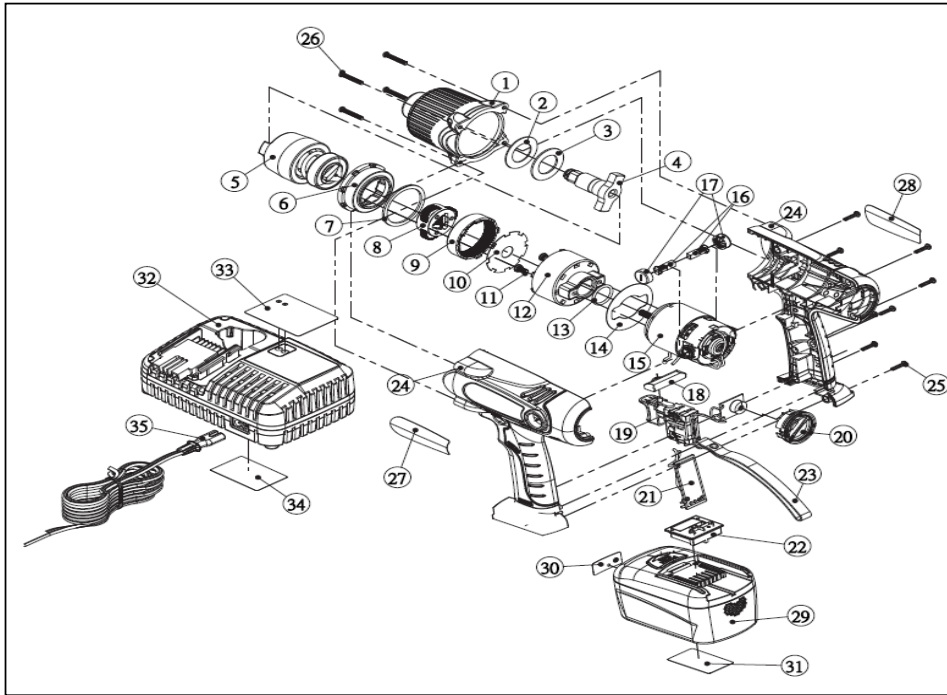

APC218/2B - 1/2" Cordless Impact Wrench (Prestige)

Ref	PCL Part No	Description
16	APS218/CB	CARBON BRUSHES (2)
29	APA218	18V 3.0Ah BATTERY PACK
32	APA218/BC	3.0 Ah CHARGER