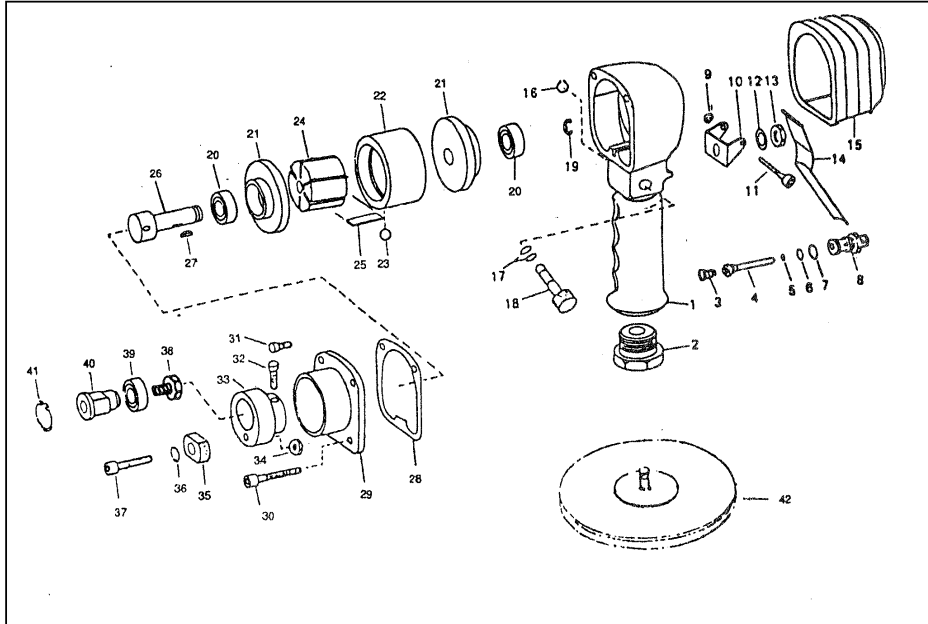

APT720 - Orbital Sander (6" Pad)

Ref. #	PCL Part No	Description
42	APT90A	Self Adhesive Backing Pad (6")
42	APT90V	Velcro Backing Pad (6")