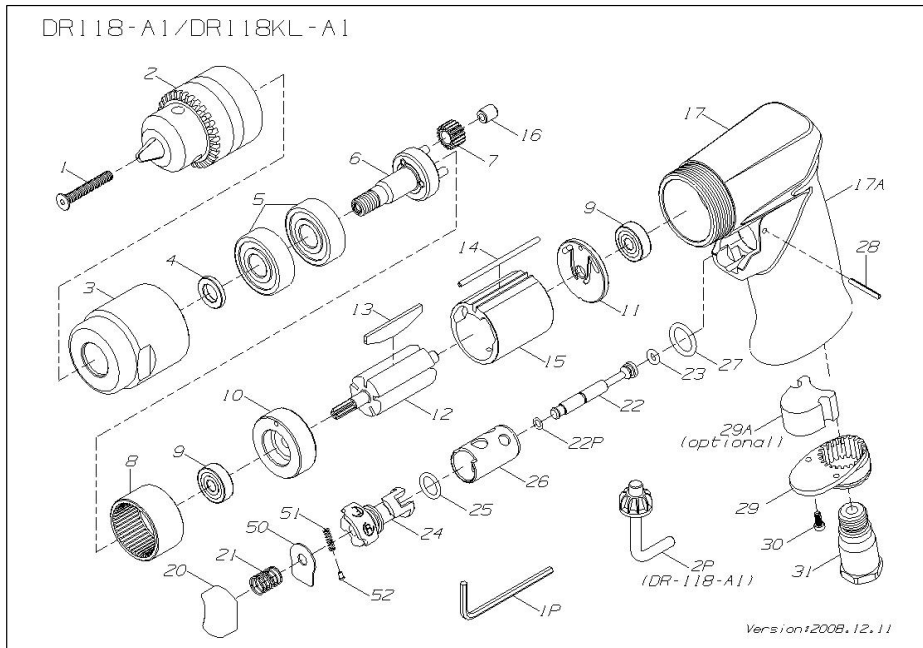

## APP405 - 3/8" Reversible Drill (Prestige)

Ref	PCL part no	Description
2	APS401/CHK	3/8" Keyed Chuck
2	APS401R/KCK	3/8" Keyless Chuck
2P	APS401R/KEY	Chuck Key
13	APS405/RBS	Rotor Blades (5)