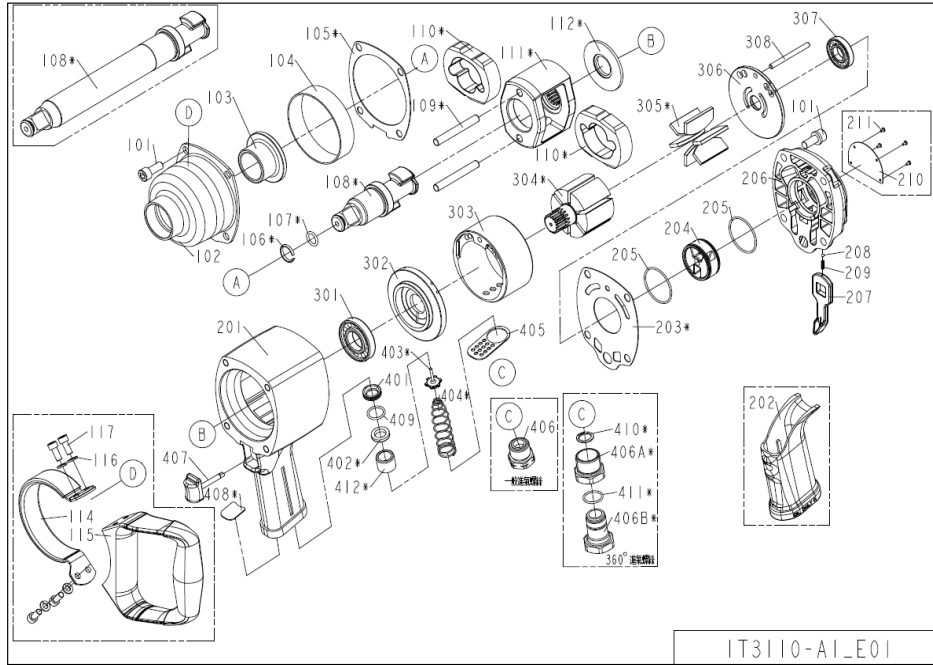

APP234 - 3/4" Impact Wrench (Prestige)

Ref	PCL Part No	Description
105	APS234/HCG	HAMMER CASE GASKET
106	APS234/ACR	ANVIL COLLAR
110	APS234/HMR	HAMMERS (2)
203	APS234/HGT	HOUSING GASKET
305	APS234/RBS	ROTOR BLADES (6)