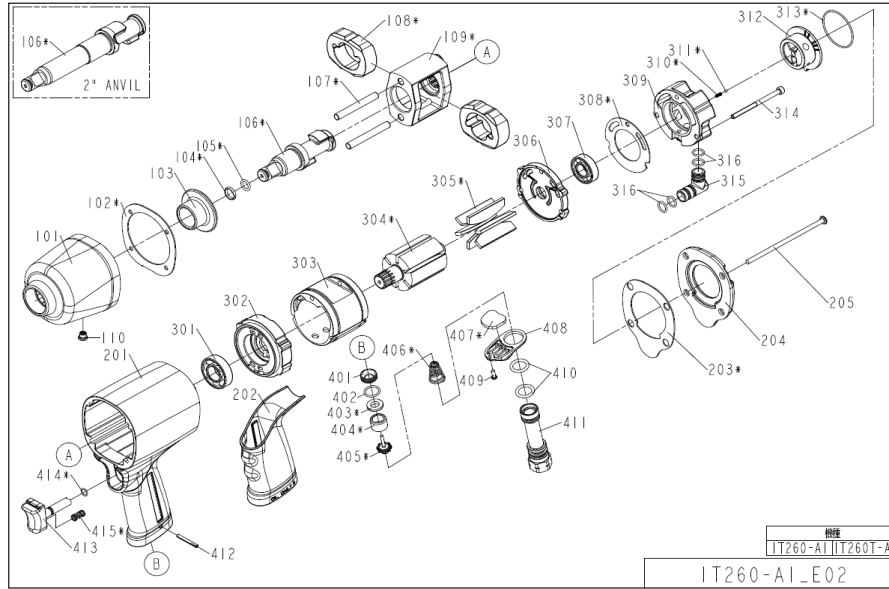

## APP203T - 1/2" Composite Impact Wrench (Prestige)

Ref	PCL Part No	Description
102	APS203/HCG	HAMMER CASE GASKET
104	APS201/ACR	ANVIL COLLAR
203	APS203/RCG	REAR COVER GASKET
305	APS203/RBS	ROTOR BLADES (6)